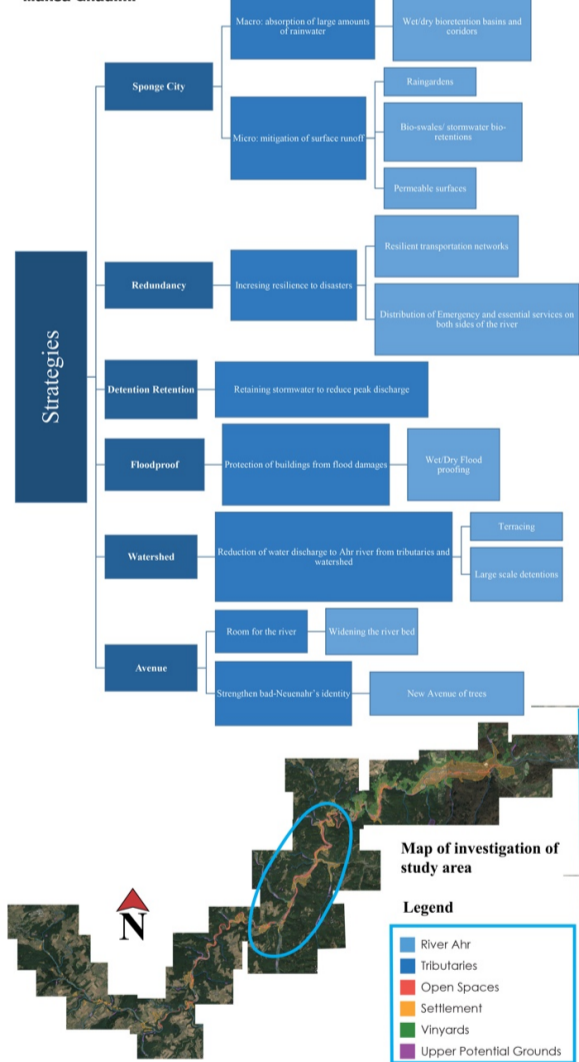

Source: Euronews.com

Tending to the territory of the river Post-flood design for the Ahr Valley (D), GLA302 NMBU 2022

Mahsa Ghadimi

Altenburg, Ahr valley

**Affected settlements by flood**

**Washed away Campsite**

Tending to the territory of the river Post-flood design for the Ahr Valley (D), GLA302 NMBU 2022

Mahsa Ghadimi

Tending to the territory of the river Post-flood design for the Ahr Valley (D), GLA302 NMBU 2022