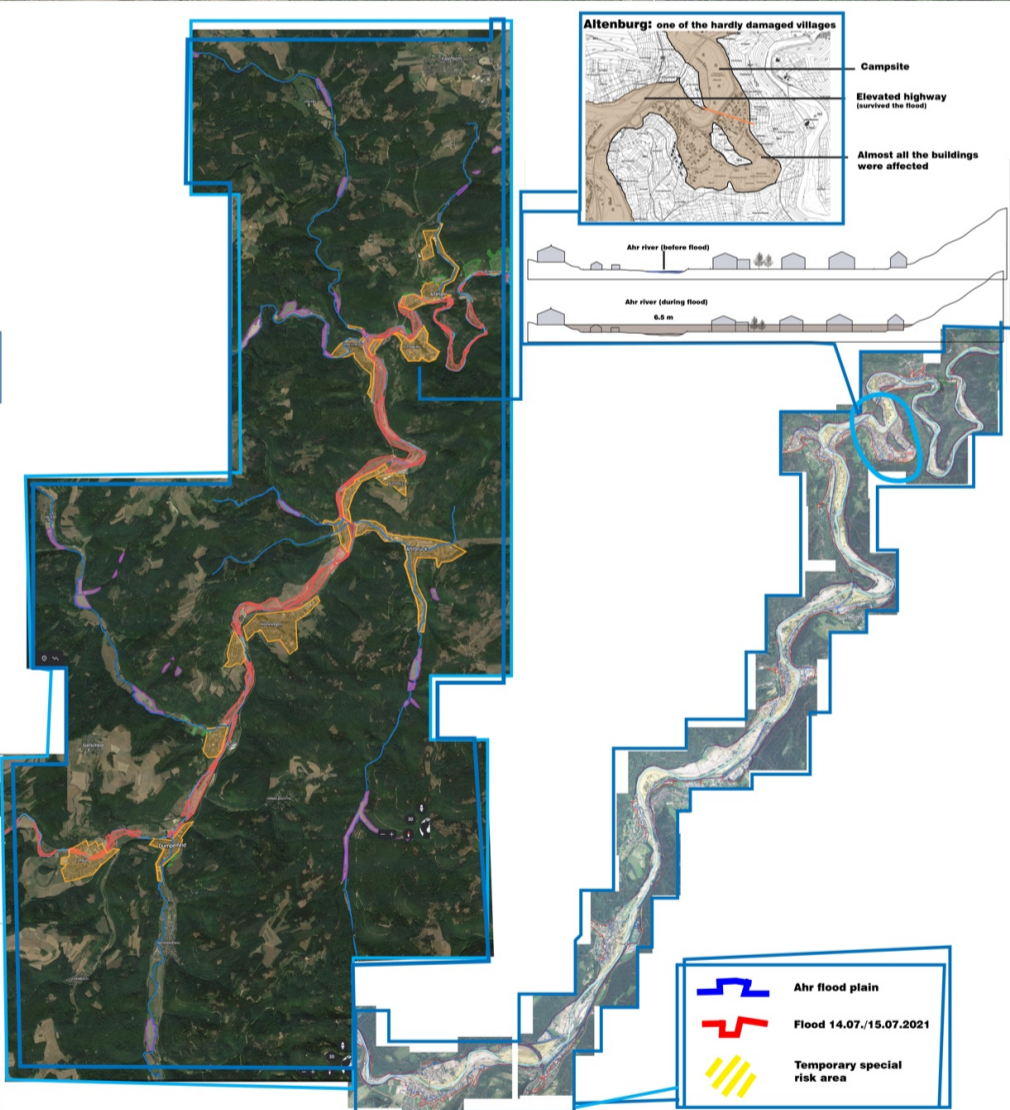

Source: Euronews.com

Tending to the territory of the river Post-flood design for the Ahr Valley (D), GLA302 NMBU 2022

Mahsa Ghadimi

Altenburg, Ahr valley

**Affected settlements by flood**

**Washed away Campsite**

Tending to the territory of the river Post-flood design for the Ahr Valley (D), GLA302 NMBU 2022

Mahsa Ghadimi

Tending to the territory of the river Post-flood design for the Ahr Valley (D), GLA302 NMBU 2022